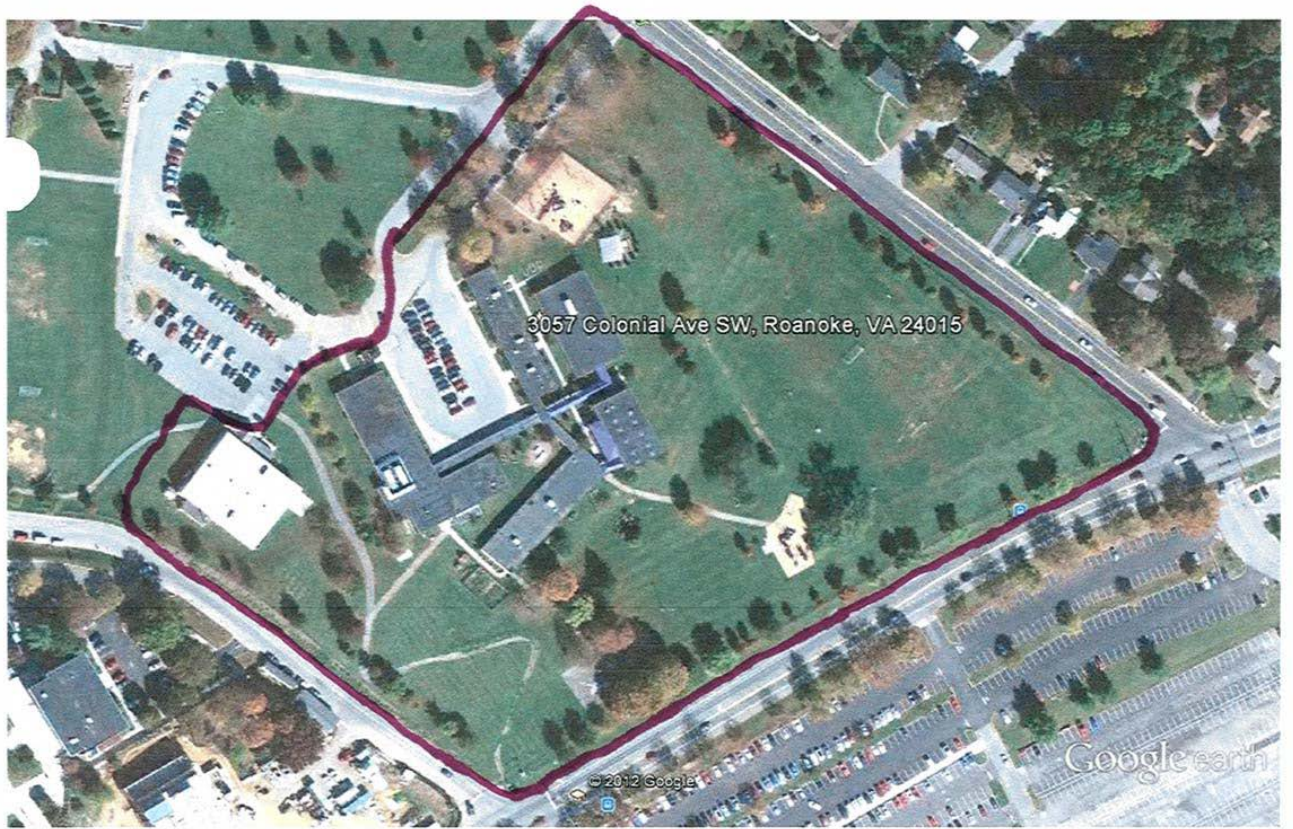

Attachment "B" Aerial View of School Division Properties – Part 1 of 3

Google earth

Crystal Spring

Google earth

Fairview

Google earth

Fallon Park

Google earth

feet
meters

Fishburn

Google earth

Garden City

Google earth

feet 400
meters 100

Grandin Court

Google earth

feet 600
meters 100

Monterey

1716 Wilson St SE, Roanoke, VA 24013

Google earth

© 2012 Google

Google earth

Morningside

Google earth

feet
meters

Preston Park

Attachment "B" Aerial View of School Division Properties – Part 2 of 3

Google earth

VA Heights

Google earth

feet
meters

Wasena