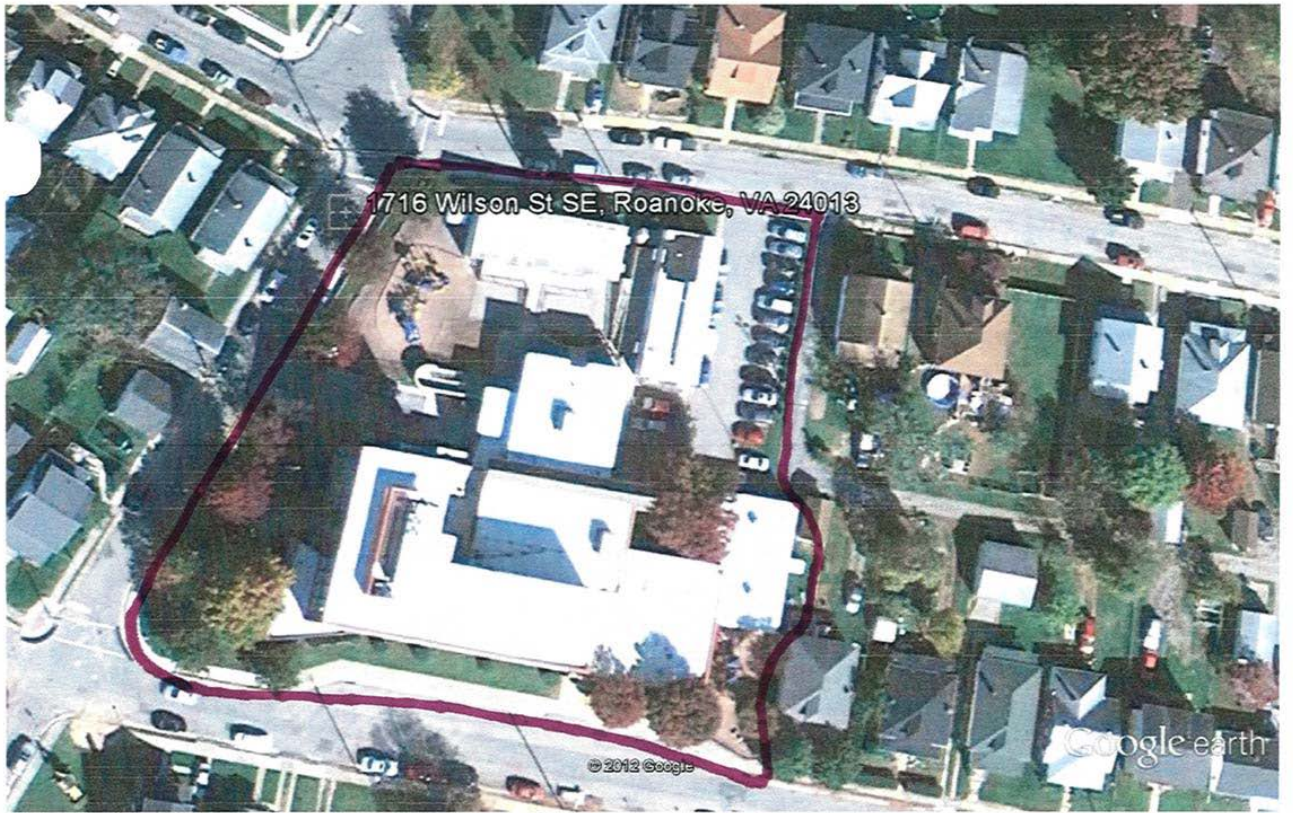

Attachment "B" Aerial View of School Division Properties – Part 1 of 3

Google earth

Crystal Spring

Google earth

Fairview

Google earth

Fallon Park

Google earth

feet
meters

Fishburn

Google earth

Garden City

Google earth

feet 400
meters 100

Grandin Court

Google earth

feet
meters

Highland Park

Google earth

Lincoln Terrace

4501 Oliver Rd NE, Roanoke, VA 24012

© 2012 Google
© 2012 Europa Technologies

Google earth

Google earth

feet 600
meters 100

Monterey

1716 Wilson St SE, Roanoke, VA 24013

Google earth

© 2012 Google

Google earth

Morningside

Google earth